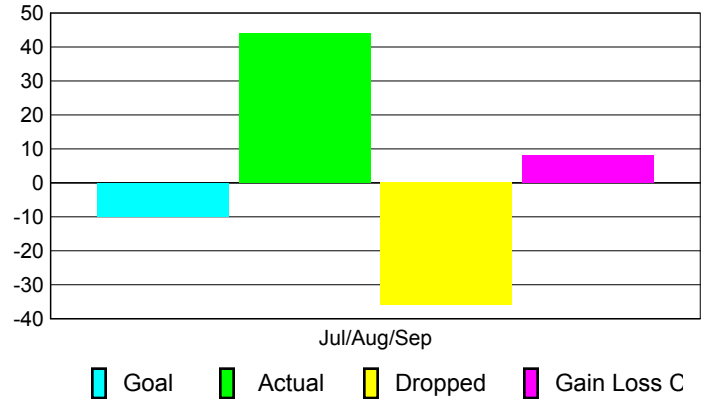

Membership Results 2010-2011

Goal, New, Dropped, Gain/Loss